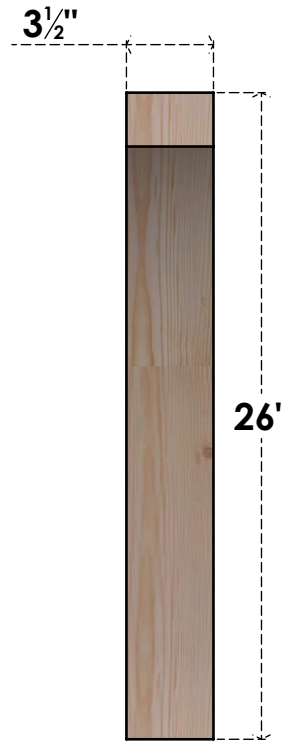

BRC04X18X26THR00SDF

3 1/2"W X 18"D X 26"H THORTON SMOOTH BRACE, DOUGLAS FIR

SIDE

FRONT

EKENA MILLWORK
 2300 WEST MAIN ST.
 CLARKSVILLE, TX 75426
 TOLL FREE: 866-607-0453
 WWW.EKENAMILLWORK.COM

NOTES

1. INSTALLATION TO BE COMPLETED IN ACCORDANCE WITH MANUFACTURER'S SPECIFICATIONS.
2. DRAWING MAY NOT BE TO SCALE
3. THIS DRAWING IS INTENDED FOR DESIGN AND PLANNING PURPOSES ONLY.
4. ALL INFORMATION CONTAINED HEREIN WAS CURRENT AT THE TIME OF DEVELOPMENT BUT MUST BE REVIEWED AND APPROVED BY THE PRODUCT MANUFACTURER TO BE CONSIDERED ACCURATE.
5. PRODUCTS ARE NOT KILN DRIED. THIS ITEM IS UNIQUE AND WILL CONTAIN THE NATURAL VARIATIONS THAT THE WOOD SPECIES OFFERS. THIS MAY RESULT IN VARIATIONS UP TO 1/4"