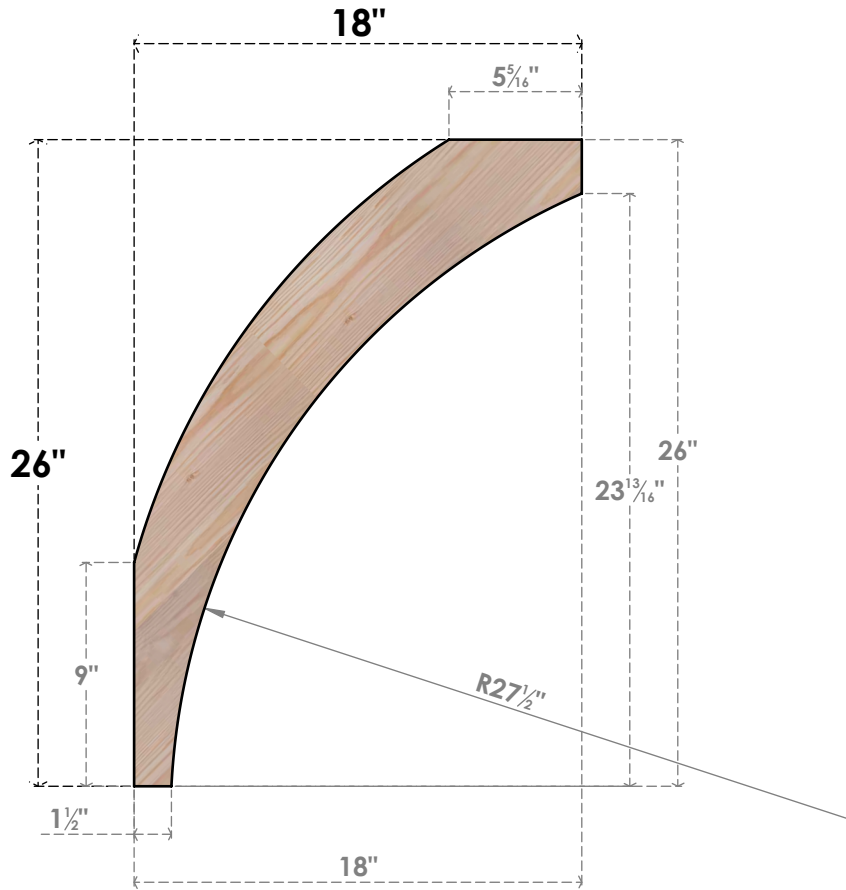

BRC04X18X26THR00SDF

3 1/2"W X 18"D X 26"H THORTON SMOOTH BRACE, DOUGLAS FIR

SIDE

FRONT

EKENA MILLWORK
 2300 WEST MAIN ST.
 CLARKSVILLE, TX 75426
 TOLL FREE: 866-607-0453
 WWW.EKENAMILLWORK.COM

NOTES

1. INSTALLATION TO BE COMPLETED IN ACCORDANCE WITH MANUFACTURER'S SPECIFICATIONS.
2. DRAWING MAY NOT BE TO SCALE
3. THIS DRAWING IS INTENDED FOR DESIGN AND PLANNING PURPOSES ONLY.
4. ALL INFORMATION CONTAINED HEREIN WAS CURRENT AT THE TIME OF DEVELOPMENT BUT MUST BE REVIEWED AND APPROVED BY THE PRODUCT MANUFACTURER TO BE CONSIDERED ACCURATE.
5. PRODUCTS ARE NOT KILN DRIED. THIS ITEM IS UNIQUE AND WILL CONTAIN THE NATURAL VARIATIONS THAT THE WOOD SPECIES OFFERS. THIS MAY RESULT IN VARIATIONS UP TO 1/4"